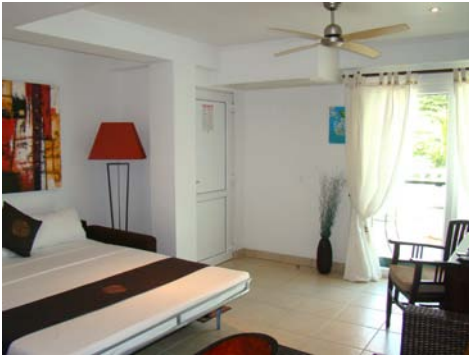

#### **Two bedrooms Penthouse**

Spacious luxurious self-catering 2-bedroom Penthouse apartment on one level. Full amenities including air-conditioned bedrooms, flat-screen satellite TV and internet, separate fully-equipped kitchen and large terrace for outdoor dining and relaxation. Room size 145 meter square.

#### **One Bedroom Penthouse**

Large 1-bedroom penthouse apartment with a dining nook and kitchenette, leading to the separate air-conditioned bedroom with en-suite bathroom and shower and own balcony located on the third floor. Room size 90 meter square.

#### **Two bedrooms duplex**

Grand elegant 2-bedroom duplex with large open-plan kitchen on ground floor and 2 bedrooms each with en-suite bathroom and private terrace on 1st floor. Can accommodate up to 6 persons. Room size 135 meter square.

### **Room Amenities**

- Air Conditioning
- Fridge/Freezer
- Flatscreen TV
- En-Suite bathroom
- Ceiling fan
- Telephone
- Internet
- Tea & coffee facilities
- Private Balcony